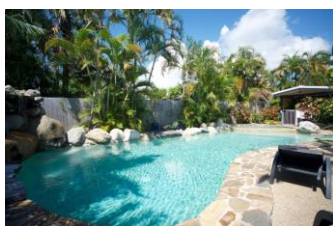

[Lazy Lizard Motor Inn](#) [approx. 20 minute walk]